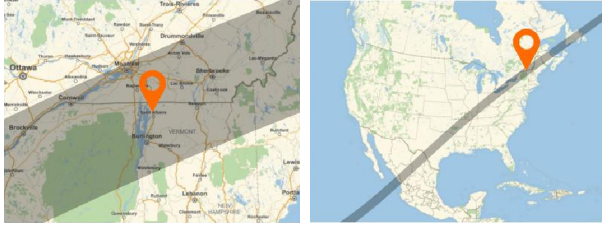

## Location

NEAR SAINT ALBANS, VT

44.861770169570825 ° N 73.09804590849748 ° W

## QUICK FACTS

TOTAL ECLIPSE BEGINS AT

**3:26:09** PM EDT

AND LASTS FOR

**3** MIN **36** SEC

(Maximum duration at any location: 4 min 32 sec)